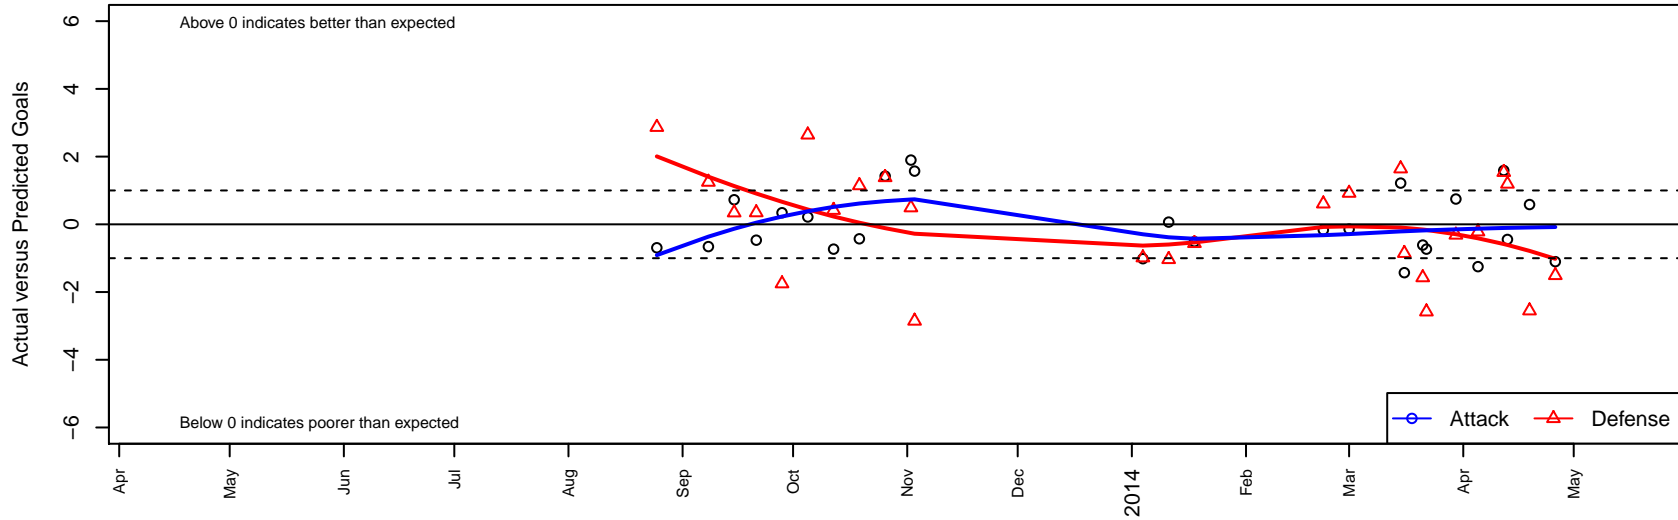

Washington Timbers Ruby B00

Washington Timbers
 Vancouver, WA
 B00 total strength=418
 attack=0.38 defense=0.19
 fall league = Spr OYS B00 Spring White, PML E
 alt names used:
 WA Timbers FC B00 Ruby
 Washington Timbers FC B00 Ruby
 WA Timbers B00 Ruby

Venues played:
 Summer Slam Gold U13
 PML B00 U13 Red
 Founders Cup B00
 Spr OYS B00 Spring White
 Challenge Cup B00 Division 2 – Challenge 2

Washington Timbers Ruby B00
 Dots are actual minus expected GF (blue circles) and GA (red triangles).
 Blue line is smoothed change in attack strength. Red is smoothed change in defense strength.